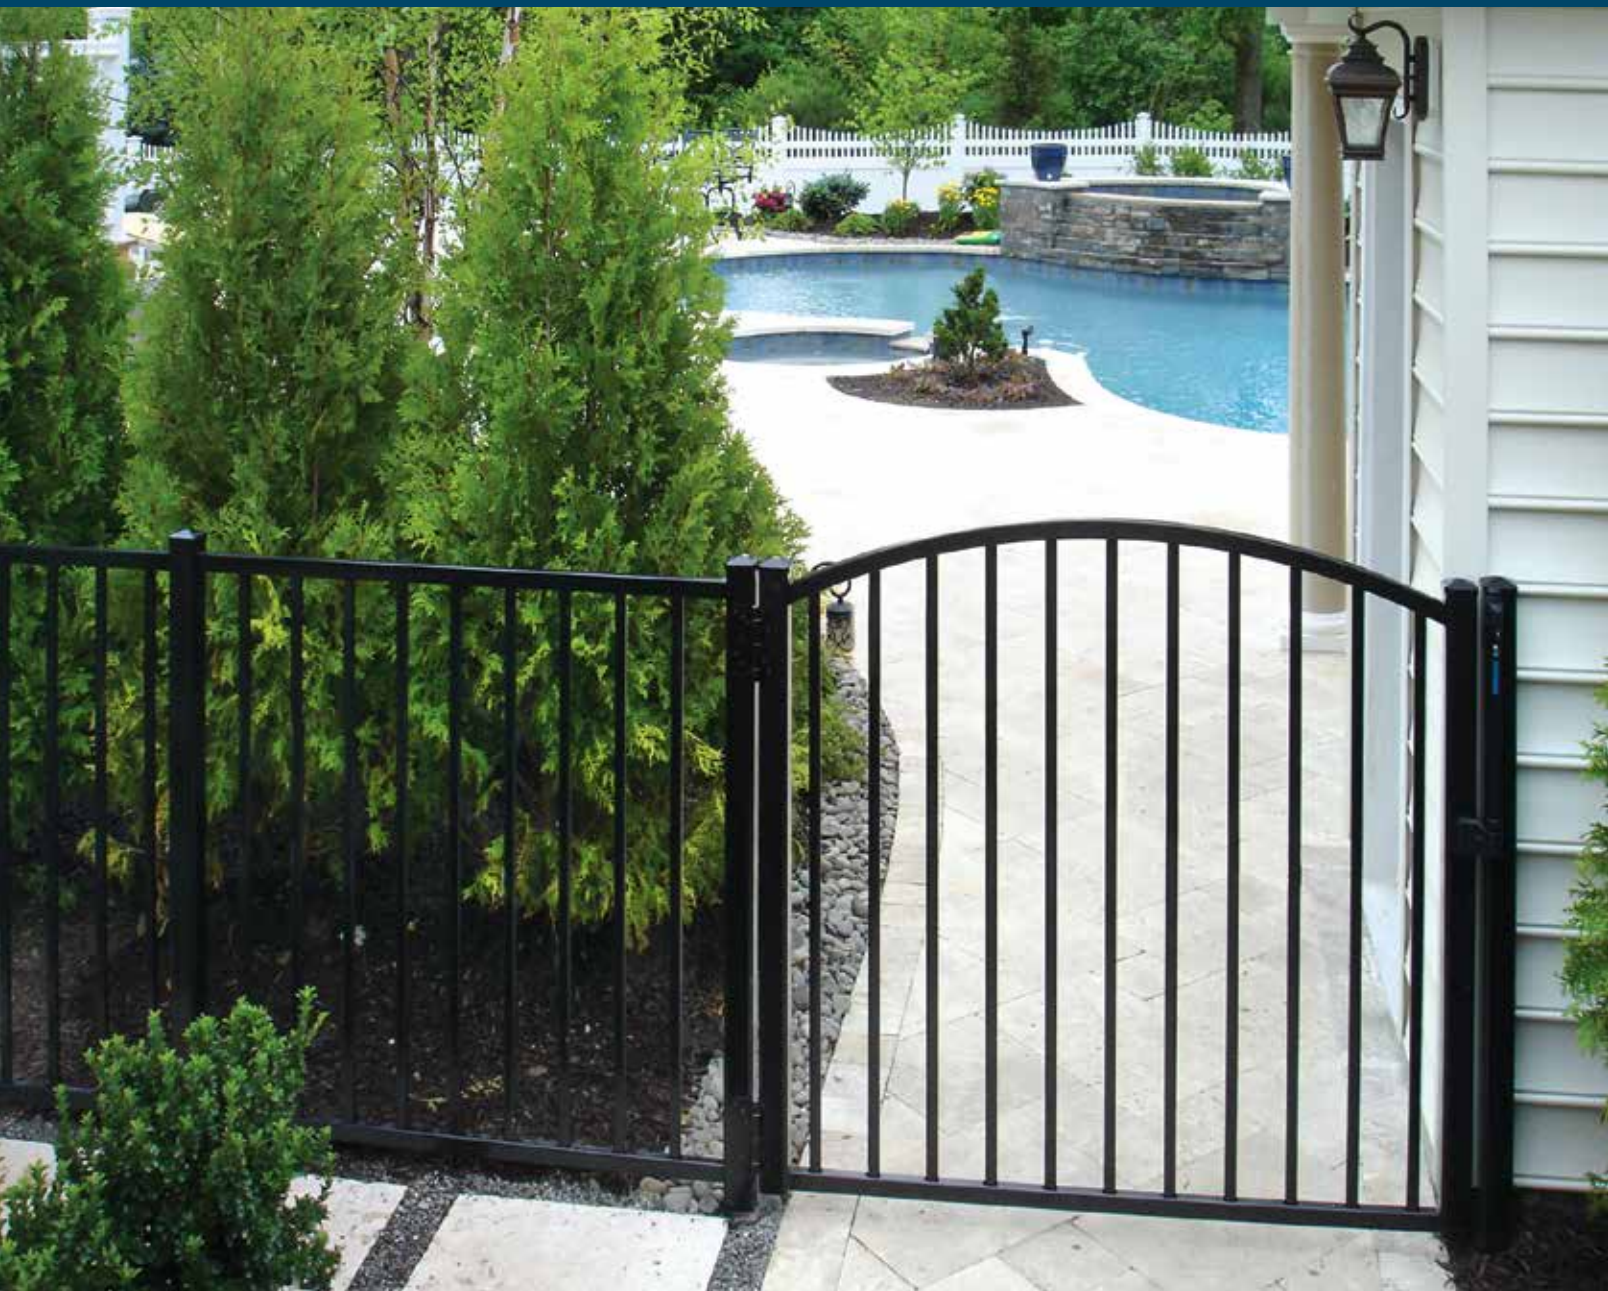

**BEAUTIFUL AND SAFE
DURABLE FENCES**

Jerith Aero

ALUMINUM

1" x 5/8" Picket | Rounded Edges

Jerith

JERITH.COM

800-344-2242

ASSA ABLOY

Contemporary Sleek Design

Jerith aluminum fences offer the attractiveness and protection of traditional wrought iron fencing without the maintenance.

Our Aero Aluminum Fence design is truly unique among aluminum fences because of the rounded edges found on all of the components.