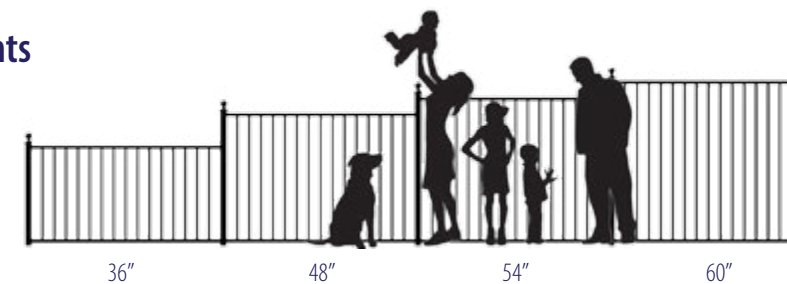

Gate Types: All Gate Types Are Offered in Standard, Double or Puppy Picket Configurations

Gates can be fabricated up to 20 ft. in length per leaf

Available Colors

Available Picket Finials

B.O.C.A. Pool Code Approved Heights:
Standard Picket Design: 60" Flush Bottom & 72"
Double Picket Design: 48", 54", 60" & 72"
Please Check Local Pool Code Requirements Before Completing Purchase

Picket Configurations

Heights

Gate Types: All Gate Types Are Offered in Standard or Double Configurations

Gates can be fabricated up to 20 ft. in length per leaf

Available Colors

B.O.C.A. Pool Code Approved Heights:
Standard Picket Design: 48", 54", & 60"
Double Picket Design: 48", 54", & 60"
Please Check Local Pool Code Requirements Before Completing Purchase