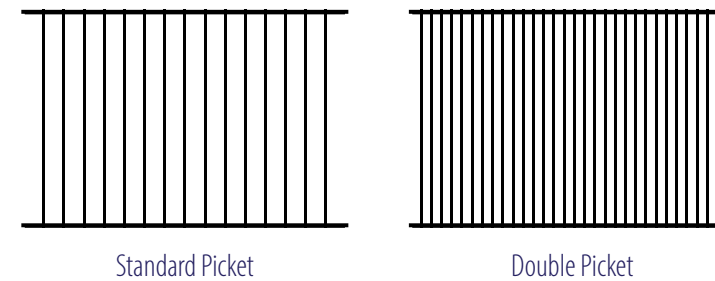

Gate Types: All Gate Types Are Offered in Standard, Double or Puppy Picket Configurations

Gates can be fabricated up to 20 ft. in length per leaf

Available Colors

Available Picket Finials

B.O.C.A. Pool Code Approved Heights:
Standard Picket Design: 60" Flush Bottom & 72"
Double Picket Design: 48", 54", 60" & 72"
Please Check Local Pool Code Requirements Before Completing Purchase

Picket Configurations

Heights

Gate Types: All Gate Types Are Offered in Standard or Double Configurations

Gates can be fabricated up to 20 ft. in length per leaf

Available Colors

B.O.C.A. Pool Code Approved Heights:
Standard Picket Design: 48", 54", & 60"
Double Picket Design: 48", 54", & 60"
Please Check Local Pool Code Requirements Before Completing Purchase