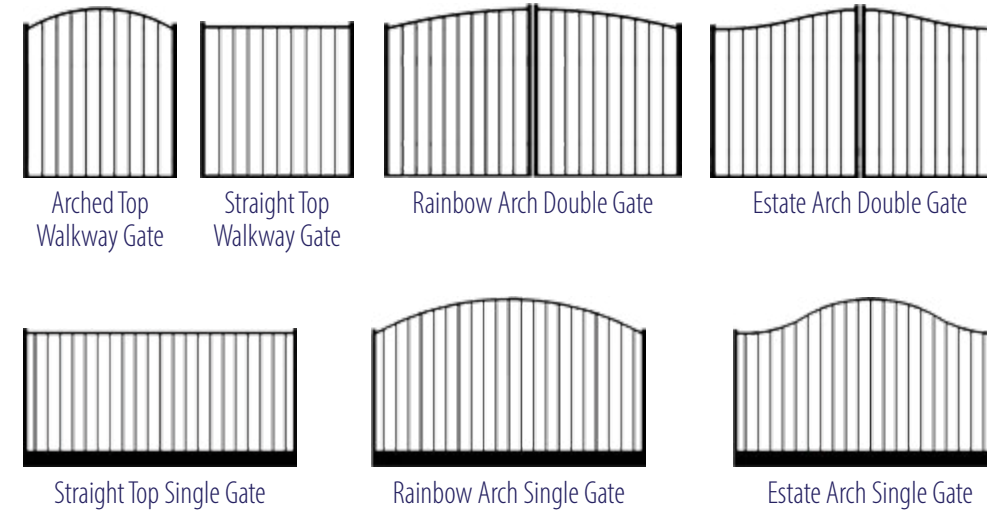

FORT  MILL

ORNAMENTAL

PROFESSIONAL GRADE
ALUMINUM FENCE

Belhaven

Drexel - Alternating Pressed Point Picket Top

Elon - Two-Rail Smooth Top

Picket Configurations

Heights

Gate Types: All Gate Types Are Offered in Standard, Double or Puppy Picket Configurations

Gates can be fabricated up to 20 ft. in length per leaf

Available Colors

Available Picket Finials

B.O.C.A. Pool Code Approved Heights:
Standard Picket Design: 60" Flush Bottom & 72"
Double Picket Design: 48", 54", 60" & 72"
Please Check Local Pool Code Requirements Before Completing Purchase

Picket Configurations

Heights

Gate Types: All Gate Types Are Offered in Standard or Double Configurations

Gates can be fabricated up to 20 ft. in length per leaf

Available Colors

B.O.C.A. Pool Code Approved Heights:
Standard Picket Design: 48", 54", & 60"
Double Picket Design: 48", 54", & 60"
Please Check Local Pool Code Requirements Before Completing Purchase

Fairview - Three-Rail Arched Picket Top

Custom Built Aluminum Gates

In-house fabrication makes Fort Mill Ornamental the leader in aluminum custom gate production. From sliding cantilever to single and double leaf swing gates, we can accommodate your driveway and walkway gate needs. With hundreds of accents to choose from we can customize your gate to be one-of-a-kind.