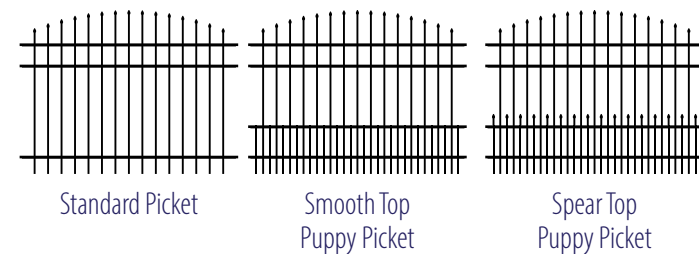

Gate Types: All Gate Types Are Offered in Standard, Double or Puppy Picket Configurations

Gates can be fabricated up to 20 ft. in length per leaf

Available Colors

Available Picket Finials

B.O.C.A. Pool Code Approved Heights:
Standard Picket Design: 60" Flush Bottom & 72"
Double Picket Design: 48", 54", 60" & 72"
Please Check Local Pool Code Requirements Before Completing Purchase

Picket Configurations

Heights

Gate Types: All Gate Types Are Offered in Standard or Double Configurations

Gates can be fabricated up to 20 ft. in length per leaf

Available Colors

B.O.C.A. Pool Code Approved Heights:
Standard Picket Design: 48", 54", & 60"
Double Picket Design: 48", 54", & 60"
Please Check Local Pool Code Requirements Before Completing Purchase

Fairview - Three-Rail Arched Picket Top

Custom Built Aluminum Gates

In-house fabrication makes Fort Mill Ornamental the leader in aluminum custom gate production. From sliding cantilever to single and double leaf swing gates, we can accommodate your driveway and walkway gate needs. With hundreds of accents to choose from we can customize your gate to be one-of-a-kind.

Heights

Gate Types: All Gate Types Are Offered in Standard or Puppy Picket Configurations

Gates can be fabricated up to 20 ft. in length per leaf

B.O.C.A. Pool Code Approved Heights:
 Standard Picket Design: 60" Flush Bottom
 Please Check Local Pool Code Requirements Before Completing Purchase