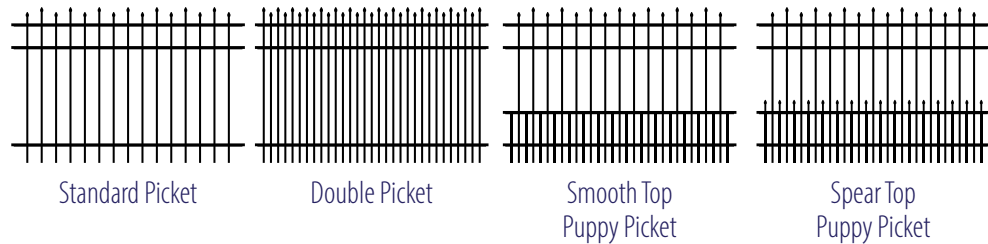

Available Picket Finials

Victorian Triad Quad

Available Colors

Black Bronze White

B.O.C.A. Pool Code Approved Heights:
Standard Picket Design: 54" Flush Bottom, 60" & 72"
Double Picket Design: 48", 54", 60" & 72"
Please Check Local Pool Code Requirements Before Completing Purchase

FORT  MILL

ORNAMENTAL

PROFESSIONAL GRADE
ALUMINUM FENCE

Belhaven

Drexel - Alternating Pressed Point Picket Top

Elon - Two-Rail Smooth Top

Picket Configurations

Heights

Gate Types: All Gate Types Are Offered in Standard, Double or Puppy Picket Configurations

Gates can be fabricated up to 20 ft. in length per leaf

Available Colors

Available Picket Finials

B.O.C.A. Pool Code Approved Heights:
Standard Picket Design: 60" Flush Bottom & 72"
Double Picket Design: 48", 54", 60" & 72"
Please Check Local Pool Code Requirements Before Completing Purchase

Picket Configurations

Heights

Gate Types: All Gate Types Are Offered in Standard or Double Configurations

Gates can be fabricated up to 20 ft. in length per leaf

Available Colors

B.O.C.A. Pool Code Approved Heights:
Standard Picket Design: 48", 54", & 60"
Double Picket Design: 48", 54", & 60"
Please Check Local Pool Code Requirements Before Completing Purchase