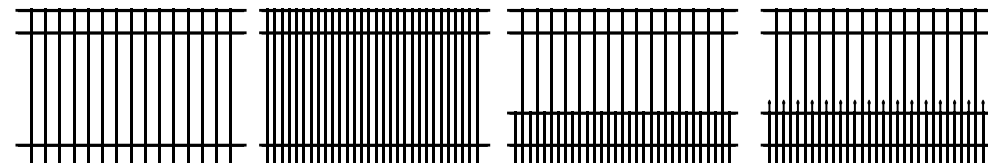

B.O.C.A. Pool Code Approved Heights:
Standard Picket Design: 60" Flush Bottom & 72"
Double Picket Design: 48", 54", 60" & 72"
Please Check Local Pool Code Requirements Before Completing Purchase

Belhaven - Smooth Top

Claremont - Smooth Top With Alternating Pickets

Picket Configurations

Standard Picket Double Picket Smooth Top Puppy Picket Spear Top Puppy Picket

Heights

36" 48" 54" Available in Non-Flush Bottom 60" 72" Available in 4-Rail

Gate Types: All Gate Types Are Offered in Standard, Double or Puppy Picket Configurations

Arched Top Walkway Gate Straight Top Walkway Gate Rainbow Arch Double Gate Estate Arch Double Gate

Straight Top Single Gate Rainbow Arch Single Gate Estate Arch Single Gate