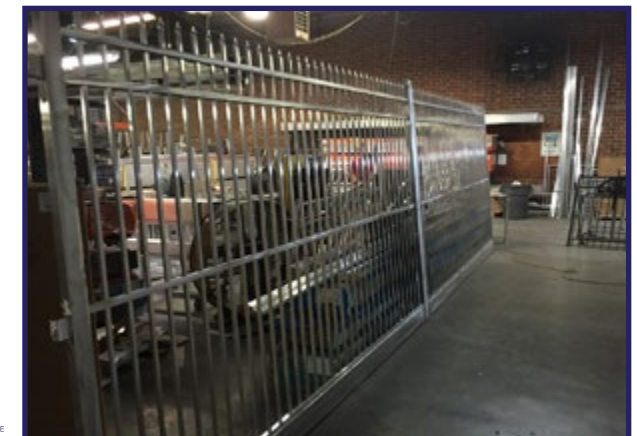

In-house fabrication makes Fort Mill Ornamental the leader in aluminum custom gate production. From sliding cantilever to single and double leaf swing gates, we can accommodate your driveway and walkway gate needs. With hundreds of accents to choose from we can customize your gate to be one-of-a-kind.

Available in Residential, Commercial, Industrial Grades | Up to 20 ft. (Single Leaf) Width
Sliding Cantilever or Swing Leaf Designs | All Welded Construction | Available in Black, Bronze, or White