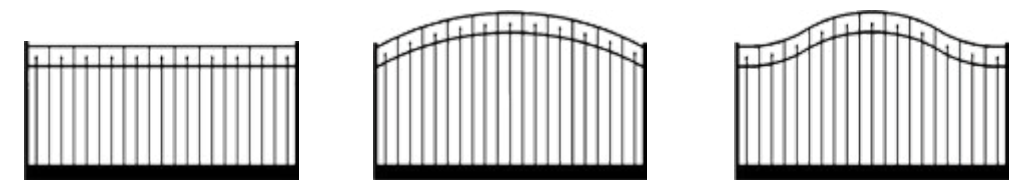

Gates can be fabricated up to 20 ft. in length per leaf

Available Colors

Black Bronze White

B.O.C.A. Pool Code Approved Heights:
Standard Picket Design: 54" Flush Bottom, 60" & 72"
Double Picket Design: 48", 54", 60" & 72"
Please Check Local Pool Code Requirements Before Completing Purchase

Picket Configurations

Standard Picket Double Picket Smooth Top Puppy Picket Spear Top Puppy Picket

Heights

36" 48" 54" Available in Non-Flush Bottom 60" 72" Available in 4-Rail

Gate Types: All Gate Types Are Offered in Standard, Double or Puppy Picket Configurations

Arched Top Walkway Gate Straight Top Walkway Gate Rainbow Arch Double Gate Estate Arch Double Gate

Straight Top Single Gate Rainbow Arch Single Gate Estate Arch Single Gate

Gates can be fabricated up to 20 ft. in length per leaf

Available Picket Finials

Victorian Triad Quad

Available Colors

Black Bronze White

B.O.C.A. Pool Code Approved Heights:
Standard Picket Design: 54" Flush Bottom, 60" & 72"
Double Picket Design: 48", 54", 60" & 72"
Please Check Local Pool Code Requirements Before Completing Purchase