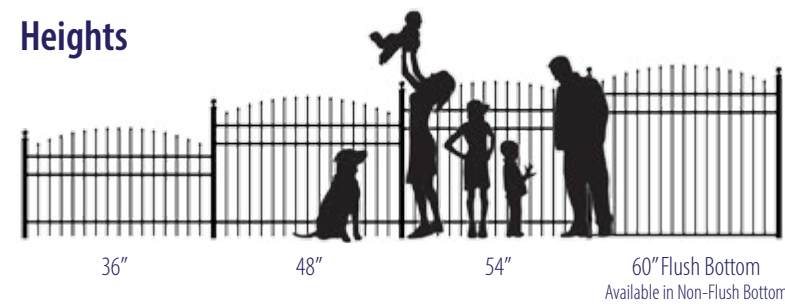

Gate Types: All Gate Types Are Offered in Standard, Double or Puppy Picket Configurations

Gates can be fabricated up to 20 ft. in length per leaf

Available Colors

Available Picket Finials

B.O.C.A. Pool Code Approved Heights:
Standard Picket Design: 60" Flush Bottom & 72"
Double Picket Design: 48", 54", 60" & 72"
Please Check Local Pool Code Requirements Before Completing Purchase

Picket Configurations

Heights

Gate Types: All Gate Types Are Offered in Standard or Double Configurations

Gates can be fabricated up to 20 ft. in length per leaf

Available Colors

B.O.C.A. Pool Code Approved Heights:
Standard Picket Design: 48", 54", & 60"
Double Picket Design: 48", 54", & 60"
Please Check Local Pool Code Requirements Before Completing Purchase

Fairview - Three-Rail Arched Picket Top

Custom Built Aluminum Gates

In-house fabrication makes Fort Mill Ornamental the leader in aluminum custom gate production. From sliding cantilever to single and double leaf swing gates, we can accommodate your driveway and walkway gate needs. With hundreds of accents to choose from we can customize your gate to be one-of-a-kind.

Heights

Gate Types: All Gate Types Are Offered in Standard or Puppy Picket Configurations

Gates can be fabricated up to 20 ft. in length per leaf

B.O.C.A. Pool Code Approved Heights:
 Standard Picket Design: 60" Flush Bottom
 Please Check Local Pool Code Requirements Before Completing Purchase