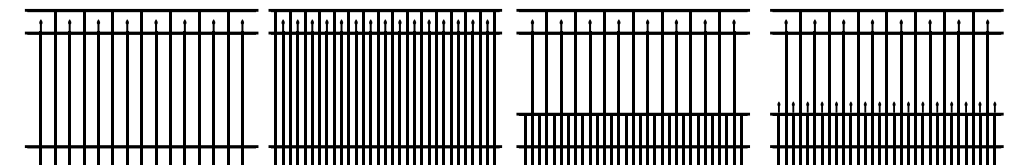

Gate Types: All Gate Types Are Offered in Standard, Double or Puppy Picket Configurations

Arched Top Walkway Gate Straight Top Walkway Gate Rainbow Arch Double Gate Estate Arch Double Gate

Straight Top Single Gate Rainbow Arch Single Gate Estate Arch Single Gate

Gates can be fabricated up to 20 ft. in length per leaf

Available Colors

Black Bronze White

B.O.C.A. Pool Code Approved Heights:
Standard Picket Design: 54" Flush Bottom, 60" & 72"
Double Picket Design: 48", 54", 60" & 72"
Please Check Local Pool Code Requirements Before Completing Purchase

Picket Configurations

Standard Picket Double Picket Smooth Top Puppy Picket Spear Top Puppy Picket

Heights

36" 48" 54" Available in Non-Flush Bottom 60" 72" Available in 4-Rail

Gate Types: All Gate Types Are Offered in Standard, Double or Puppy Picket Configurations

Arched Top Walkway Gate Straight Top Walkway Gate Rainbow Arch Double Gate Estate Arch Double Gate

Straight Top Single Gate Rainbow Arch Single Gate Estate Arch Single Gate

Gates can be fabricated up to 20 ft. in length per leaf