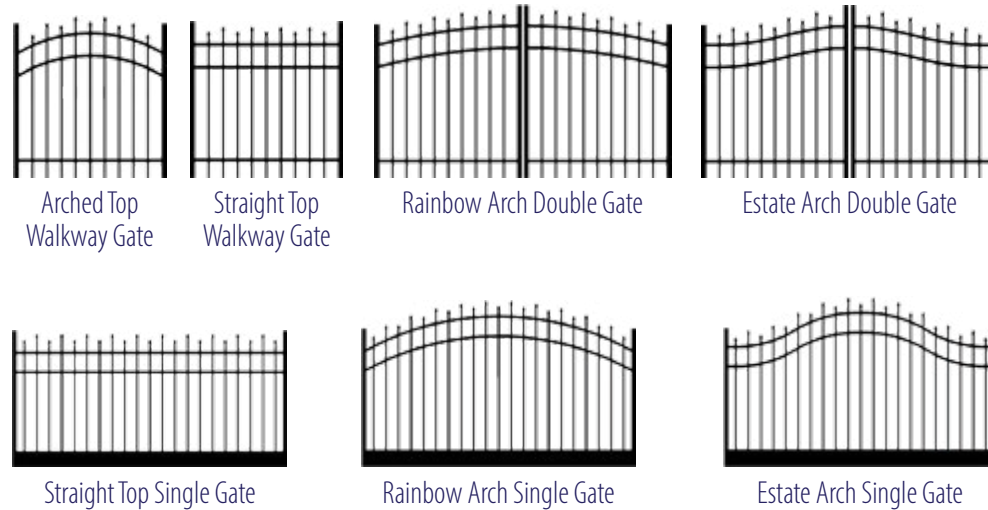

Available Picket Finials

Victorian Triad Quad

Available Colors

Black Bronze White

B.O.C.A. Pool Code Approved Heights:
Standard Picket Design: 54" Flush Bottom, 60" & 72"
Double Picket Design: 48", 54", 60" & 72"
Please Check Local Pool Code Requirements Before Completing Purchase

FORT  MILL

ORNAMENTAL

PROFESSIONAL GRADE
ALUMINUM FENCE

Belhaven

Drexel - Alternating Pressed Point Picket Top

Elon - Two-Rail Smooth Top

Picket Configurations

Heights

Gate Types: All Gate Types Are Offered in Standard, Double or Puppy Picket Configurations

Gates can be fabricated up to 20 ft. in length per leaf

Available Colors

Available Picket Finials

B.O.C.A. Pool Code Approved Heights:
Standard Picket Design: 60" Flush Bottom & 72"
Double Picket Design: 48", 54", 60" & 72"
Please Check Local Pool Code Requirements Before Completing Purchase

Picket Configurations

Heights

Gate Types: All Gate Types Are Offered in Standard or Double Configurations

Gates can be fabricated up to 20 ft. in length per leaf

Available Colors

B.O.C.A. Pool Code Approved Heights:
Standard Picket Design: 48", 54", & 60"
Double Picket Design: 48", 54", & 60"
Please Check Local Pool Code Requirements Before Completing Purchase