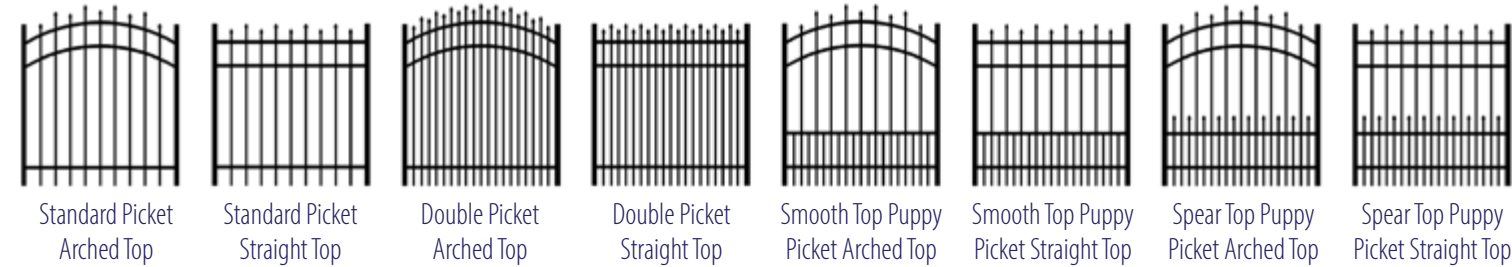

General Specs:

- 6063-T5 Aluminum
- AAMA 2604 TGIC Powder Coating
- 410 Stainless Steel with Cr6 Plating colored head screws
- Residential sections are offered in 72" long sections. Commercial and Industrial sections are offered in 72" and 96" long sections
- All sections are pre-assembled
- Standard section packaging is 8 or 10 sections per box
- Gates are constructed with a welded frame
- Limited lifetime warranty

*Puppy Picket not available for Elon Style
*Double Picket not available for Fairview Style

Add-Ons and Options

Asheville - Pressed Point Picket Top

Panel Options

Available Colors

Gate Options

Available Picket Finials

Post Caps

Rings & Scrolls

Picket Configurations

Heights

Gate Types: All Gate Types Are Offered in Standard, Double or Puppy Picket Configurations

Gates can be fabricated up to 20 ft. in length per leaf

Available Picket Finials

Picket Configurations

Heights

Gate Types: All Gate Types Are Offered in Standard or Double Configurations

Gates can be fabricated up to 20 ft. in length per leaf

Available Colors

B.O.C.A. Pool Code Approved Heights:
Standard Picket Design: 48", 54", & 60"
Double Picket Design: 48", 54", & 60"
Please Check Local Pool Code Requirements Before Completing Purchase