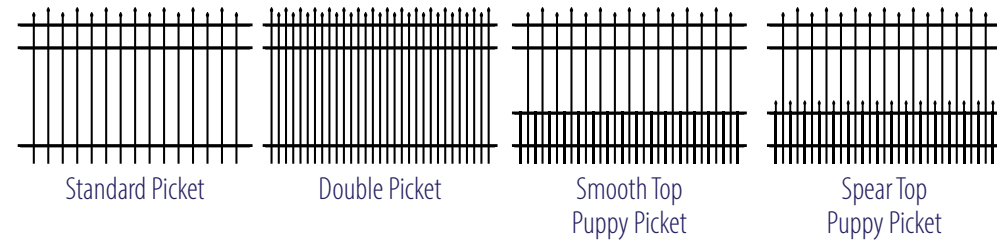

General Specs:

- 6063-T5 Aluminum
- AAMA 2604 TGIC Powder Coating
- 410 Stainless Steel with Cr6 Plating colored head screws
- Residential sections are offered in 72" long sections. Commercial and Industrial sections are offered in 72" and 96" long sections
- All sections are pre-assembled
- Standard section packaging is 8 or 10 sections per box
- Gates are constructed with a welded frame
- Limited lifetime warranty

*Puppy Picket not available for Elon Style
*Double Picket not available for Fairview Style

Add-Ons and Options

Asheville - Pressed Point Picket Top

Panel Options

Available Colors

Gate Options

Available Picket Finials

Post Caps

Rings & Scrolls

Picket Configurations

Heights

Gate Types: All Gate Types Are Offered in Standard, Double or Puppy Picket Configurations

Gates can be fabricated up to 20 ft. in length per leaf

Available Picket Finials