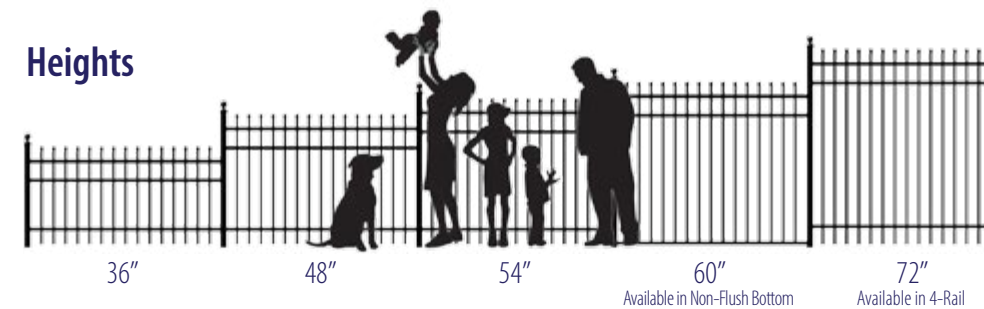

Post Caps

Rings & Scrolls

Picket Configurations

Heights

Gate Types: All Gate Types Are Offered in Standard, Double or Puppy Picket Configurations

Gates can be fabricated up to 20 ft. in length per leaf

Available Picket Finials

B.O.C.A. Pool Code Approved Heights:
Standard Picket Design: 60" Flush Bottom & 72"
Double Picket Design: 48", 54", 60" & 72"
Please Check Local Pool Code Requirements Before Completing Purchase

Belhaven - Smooth Top