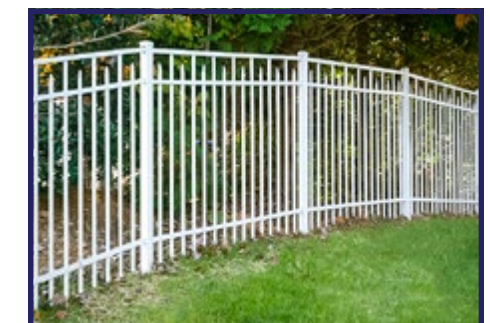

Arched Top Walkway Gate Straight Top Walkway Gate Rainbow Arch Double Gate Estate Arch Double Gate

Straight Top Single Gate Rainbow Arch Single Gate Estate Arch Single Gate

Gates can be fabricated up to 20 ft. in length per leaf

Available Picket Finials

Victorian Triad Quad

Available Colors

Black Bronze White

B.O.C.A. Pool Code Approved Heights:
Standard Picket Design: 54" Flush Bottom, 60" & 72"
Double Picket Design: 48", 54", 60" & 72"
Please Check Local Pool Code Requirements Before Completing Purchase

FORT  MILL

ORNAMENTAL

PROFESSIONAL GRADE
ALUMINUM FENCE

Belhaven

Drexel - Alternating Pressed Point Picket Top

Elon - Two-Rail Smooth Top

Picket Configurations

Heights