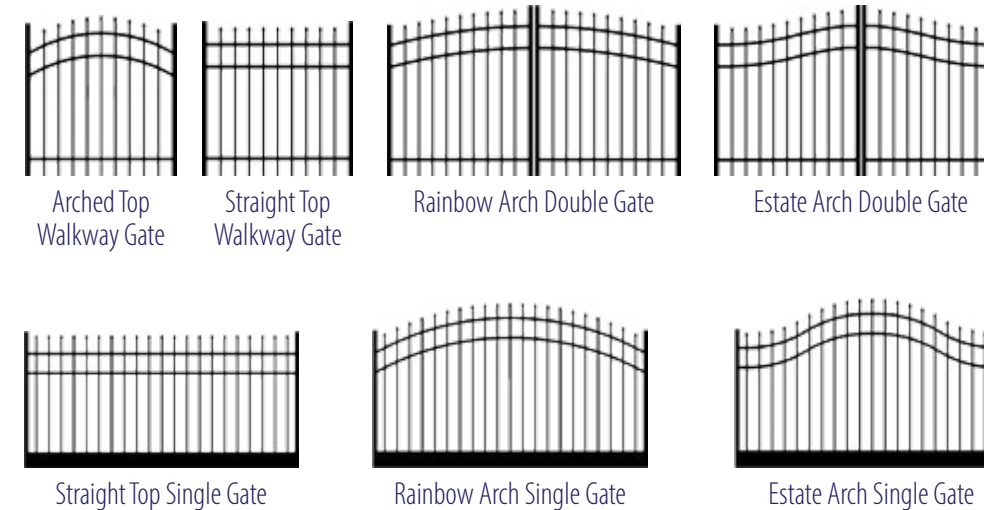

*Puppy Picket not available for Elon Style
*Double Picket not available for Fairview Style

Add-Ons and Options

Asheville - Pressed Point Picket Top

Panel Options

Available Colors

Gate Options

Available Picket Finials

Post Caps

Rings & Scrolls

Picket Configurations

Heights

Gate Types: All Gate Types Are Offered in Standard, Double or Puppy Picket Configurations

Gates can be fabricated up to 20 ft. in length per leaf

Available Picket Finials

B.O.C.A. Pool Code Approved Heights:
Standard Picket Design: 60" Flush Bottom & 72"
Double Picket Design: 48", 54", 60" & 72"
Please Check Local Pool Code Requirements Before Completing Purchase

Belhaven - Smooth Top