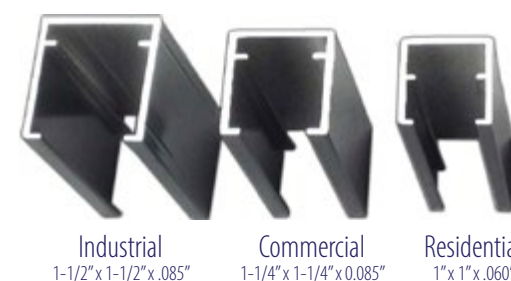

Heights

Gate Types: All Gate Types Are Offered in Standard or Puppy Picket Configurations

Gates can be fabricated up to 20 ft. in length per leaf

B.O.C.A. Pool Code Approved Heights:
 Standard Picket Design: 60" Flush Bottom
 Please Check Local Pool Code Requirements Before Completing Purchase

Available Colors

Available Picket Finials

Grade Specifications • Industrial, Commercial, and Residential

Rails: 6063-T5 Aluminum

Pickets: 6063-T5 Aluminum

Posts: 6063-T5 Aluminum

- 2" x 2" x .062"
- 2" x 2" x .125"
- 2-1/2" x 2-1/2" x .075"
- 2-1/2" x 2-1/2" x .125"
- 3" x 3" x .125"
- 4" x 4" x .125"
- 6" x 6" x .125"