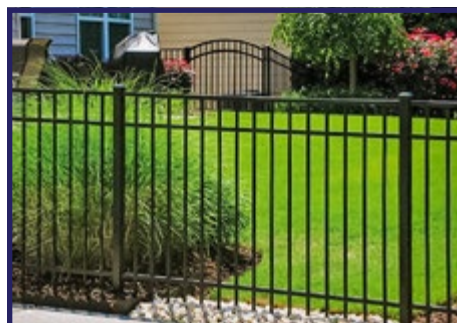

Gate Types: All Gate Types Are Offered in Standard, Double or Puppy Picket Configurations

Arched Top Walkway Gate Straight Top Walkway Gate Rainbow Arch Double Gate Estate Arch Double Gate

Straight Top Single Gate Rainbow Arch Single Gate Estate Arch Single Gate

Gates can be fabricated up to 20 ft. in length per leaf

Available Colors

Black Bronze White

B.O.C.A. Pool Code Approved Heights:
Standard Picket Design: 54" Flush Bottom, 60" & 72"
Double Picket Design: 48", 54", 60" & 72"
Please Check Local Pool Code Requirements Before Completing Purchase