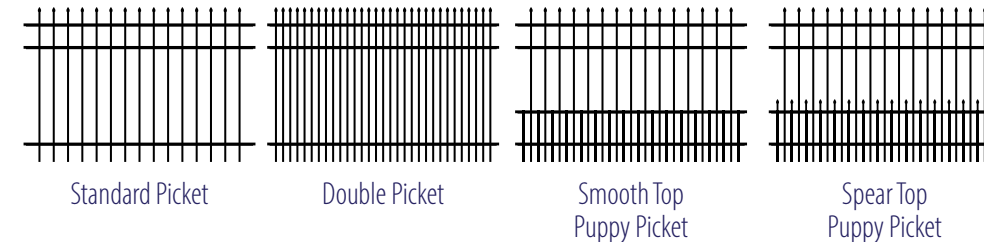

General Specs:

- 6063-T5 Aluminum
- AAMA 2604 TGIC Powder Coating
- 410 Stainless Steel with Cr6 Plating colored head screws
- Residential sections are offered in 72" long sections. Commercial and Industrial sections are offered in 72" and 96" long sections
- All sections are pre-assembled
- Standard section packaging is 8 or 10 sections per box
- Gates are constructed with a welded frame
- Limited lifetime warranty

*Puppy Picket not available for Elon Style
*Double Picket not available for Fairview Style

Add-Ons and Options

Asheville - Pressed Point Picket Top

Panel Options

Available Colors

Gate Options

Available Picket Finials

Post Caps

Rings & Scrolls

Picket Configurations

Heights

Gate Types: All Gate Types Are Offered in Standard, Double or Puppy Picket Configurations

Gates can be fabricated up to 20 ft. in length per leaf

Available Picket Finials